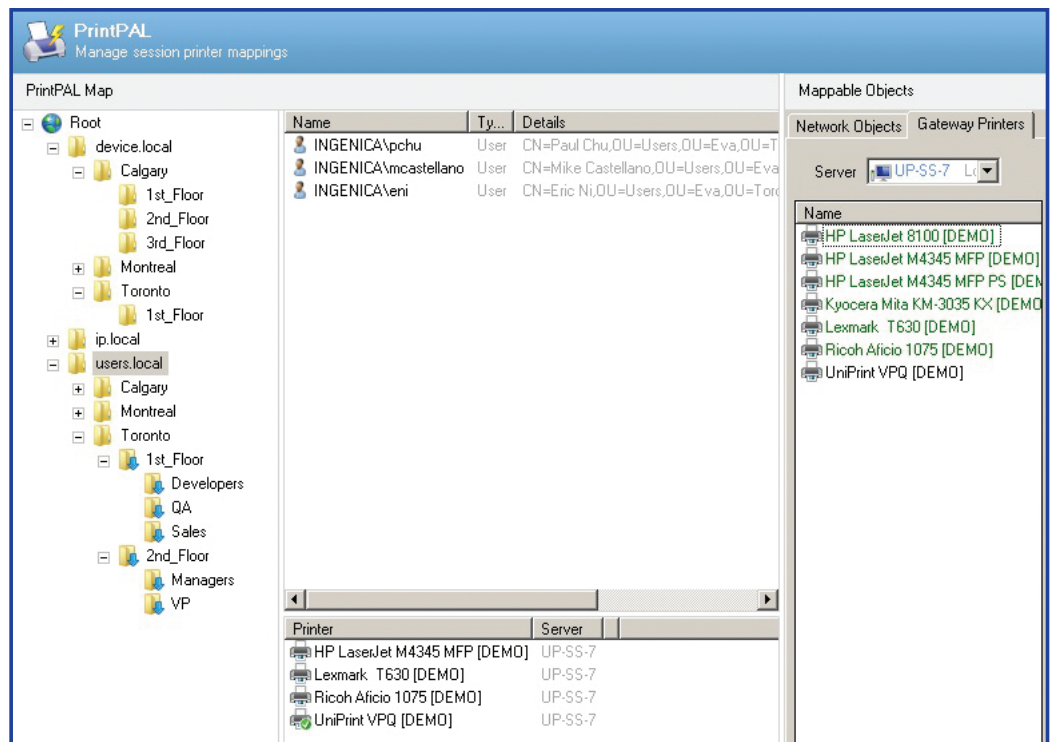

Advanced Feature PrintPAL Printer Mapping Utility

UniPrint™ PrintPAL is an integrated GUI-based utility that allows network administrators to create rules to automatically assign printers to specific user profiles based on:

- Active Directory user/group name or any LDAP-based services
- Host names
- Login client IP address or IP range

The PrintPAL printer mapping utility ensures that users are always assigned with the correct printers whenever and wherever they are working.

How It Works

Fig 1: Screen display of UniPrint Infinity PrintPAL

Figure 1 shows the GUI interface of PrintPAL. Network administrators can assign printers based on the different internal conditions. As users log into their systems, the rules will be processed and the appropriate printers are mapped according to the user profiles. If and when users move to other PCs or IP ranges, different sets of rules will apply and printer mapping will be updated accordingly.

Fig. 2: Screen display of Client IP address

Furthermore, unlike other proximity or location-based printing software for Citrix or Microsoft terminal server environments, UniPrint Infinity keeps track of the client IP address. This allows users to print to the printer closest to their physical locations.